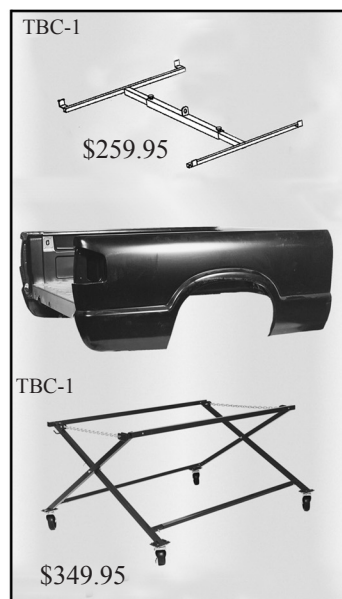

Truck Bed Lifter & Truck Bed Cart

The Bed Lifter works with an engine hoist on beds with an inside lip. Vinyl coated ends & center prevent bed damage. Makes it a one man job to remove & install the bed!

The Bed Cart is sturdy enough to hold the bed with the bodyman inside.

Call Toll Free: 800-963-4228

See Entire Product Line: www.combo-carts.com

email: dicktaylor@combo-carts.com