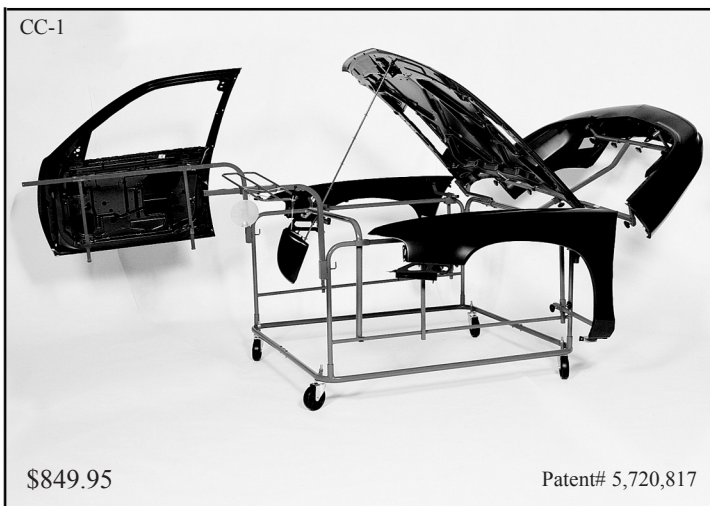

## Combo Cart I

## Quantity Discounts Available!

Latest trend to paint parts off the vehicle! Holds two fenders, hood, bumper cover, door and miscellaneous parts all at one time positioned as they are on the vehicle. Slip together design allows you to use only the attachments that are necessary. Parts are painted inside and out at one time. Paint the underside of the hood and immediately drop it down to paint the top side. Eliminates separate edge painting as well as paint lines. Saves time and materials!

## Parts Carts

Both carts have a red powder coated steel frame with galvanized shelves. The Basket style collapses when not being used. Shelf style has three adjustable and one fixed lower shelf. Shelf style has no front supports to hinder large part storage. Each cart has six hooks for hanging large parts to the rear. Both carts safely store and organize body parts until they can be re-assembled on the vehicle. Both carts can be used to store new parts by allowing the parts delivery person to immediately place them in the carts designated for a specific job, thus reducing unnecessary handling.

## Truck Bed Lifter & Truck Bed Cart

The Bed Lifter works with an engine hoist on beds with an inside lip. Vinyl coated ends & center prevent bed damage. Makes it a one man job to remove & install the bed!